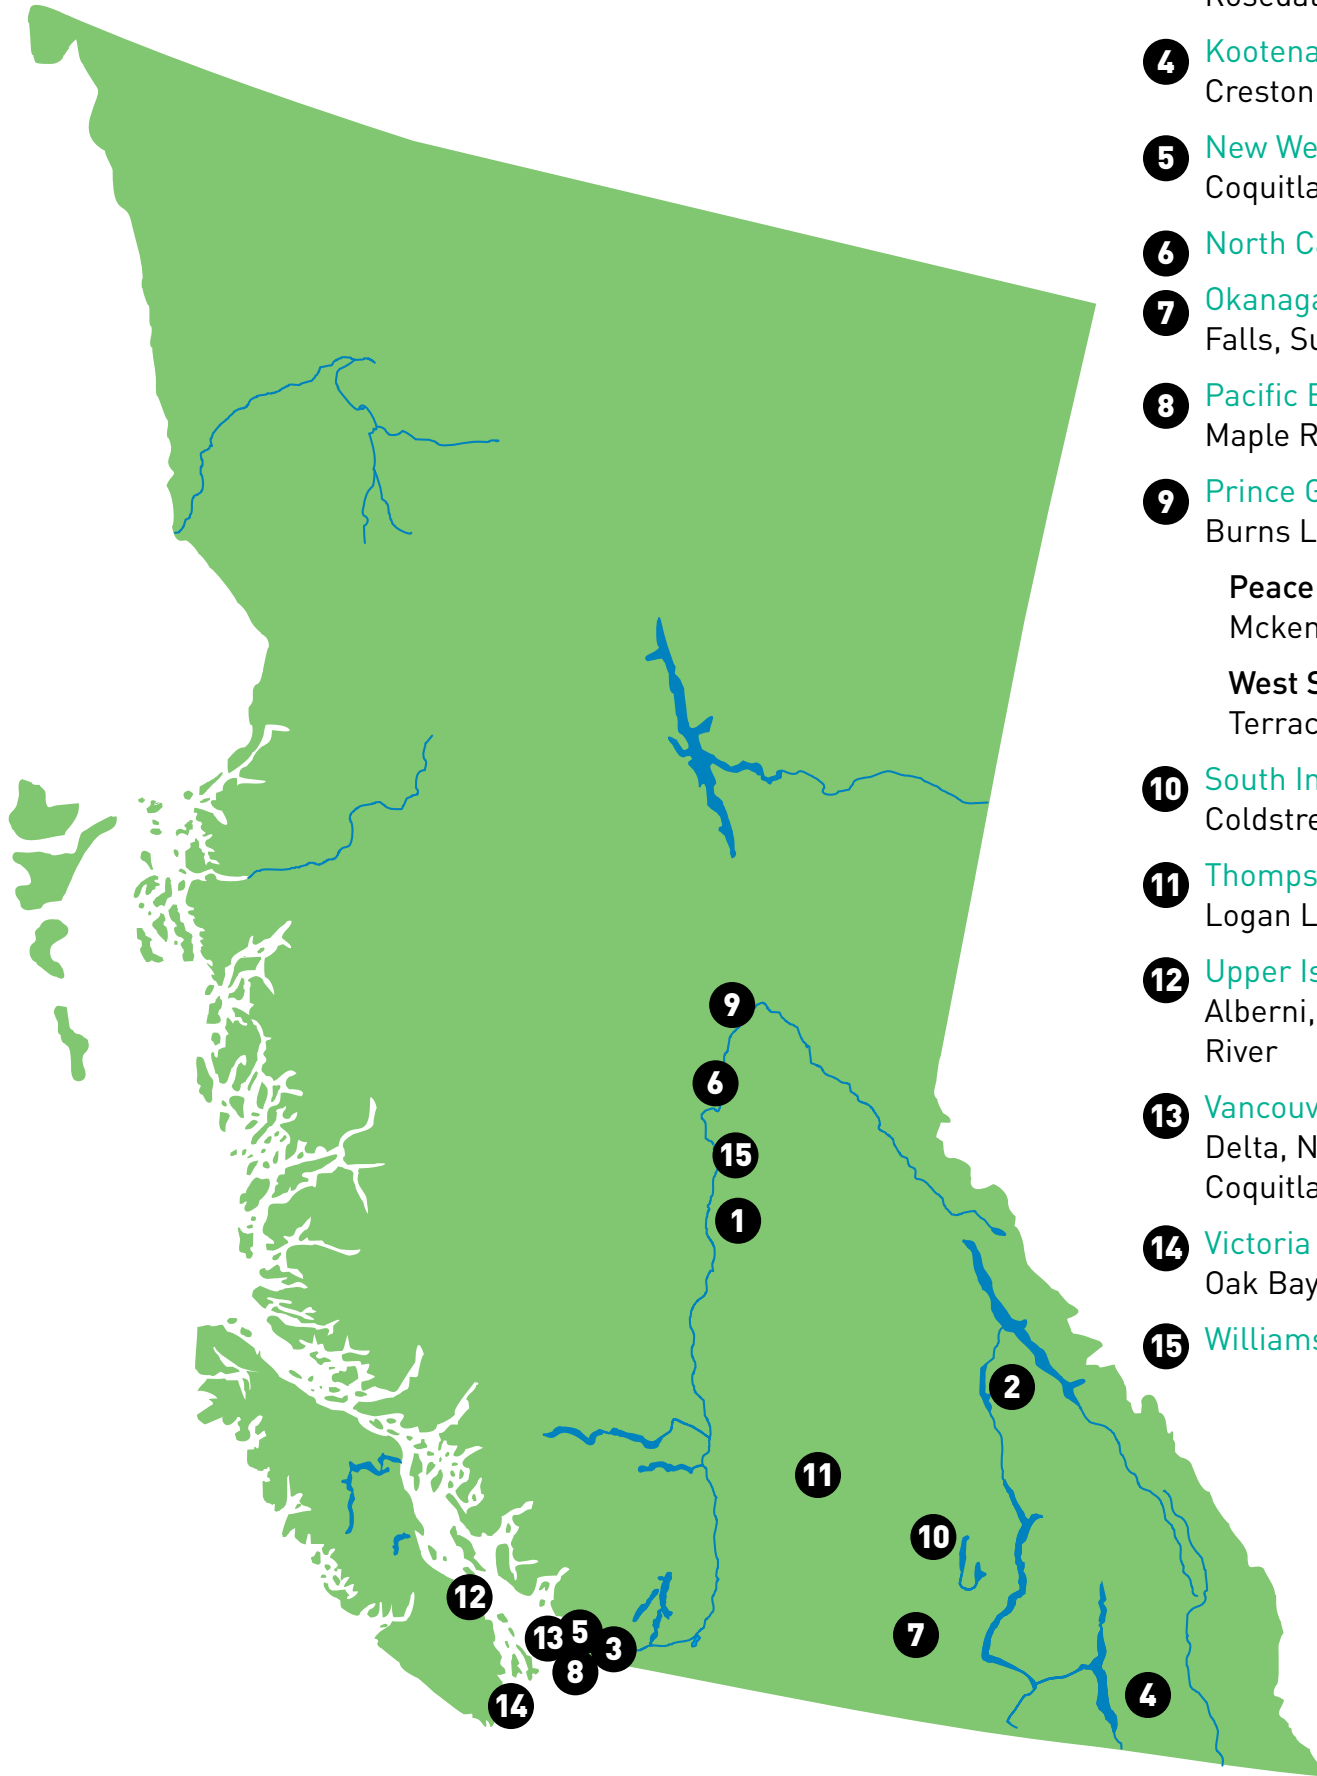

POWER PIONEERS

- 1 **100 Mile House Branch:** 100 Mile House, Cache Creek, Clinton, Lillooet
- 2 **Columbia Shuswap Branch:** Salmon Arm, Revelstoke, Sicamous, Enderby, Blind Bay, Sorrento
- 3 **Fraser Valley Branch:** Abbotsford, Mission, Hope, Rosedale, Chilliwack
- 4 **Kootenay Branch:** Cranbrook, Fernie, Sparwood, Creston, Nelson
- 5 **New Westminster Branch:** New Westminster, Coquitlam
- 6 **North Cariboo Branch:** Quesnel, Wells, Barkerville
- 7 **Okanagan Branch:** Penticton, Kelowna, Okanagan Falls, Summerland, Peachland, Oliver, Osoyoos
- 8 **Pacific Branch:** Surrey, White Rock, Delta, Langley, Maple Ridge
- 9 **Prince George Branch:** Prince George, Vanderhoof, Burns Lake
 - Peace Satellite:** Fort St. John, Dawson Creek, Mckenzie, Chetwynd, Hudson's Hope
 - West Satellite:** Houston, Smithers, Hazelton's, Terrace, Prince Rupert, Kitimat, Queen Charlottes
- 10 **South Interior Branch:** Vernon, Lumby, Armstrong, Coldstream, Oyama, Kelowna
- 11 **Thompson Valley Branch:** Kamloops, Merritt, Logan Lake, Chase
- 12 **Upper Island Branch:** Nanaimo, Parksville, Port Alberni, Comox, Courtenay, Campbell River, Powell River
- 13 **Vancouver Branch:** Vancouver, Burnaby, Richmond, Delta, North and West Vancouver, Port Moody, Coquitlam, Sechelt, Squamish
- 14 **Victoria Branch:** Victoria, Saanich, Duncan, Sidney, Oak Bay
- 15 **Williams Lake Branch:** Williams Lake, Bella Cooola